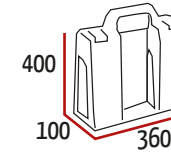

This round-tip magnesium trowel allows the user to smooth concrete before finishes

Highly appreciated by retailers, foremen, masons and concrete operators

KIT INCLUDES

- › 1 magnesium profile
- › 1 rotating assembly
- › 4 aluminium handles diameter 45mm 180cm
- › 1 robust transport case 360 x 400 x 100 mm

The kit is available with different float measurements. 90cm, 120cm, y 180cm

Ref.	MEASUREMENT
260264	90 cm
260265	120 cm
260266	180 cm

ADVANTAGES

- › Effective: the magnesium profile does not stick to concrete and allows the cement to rise well
- › Robust: the profile is made of magnesium to ensure a long service life
- › Practical: the trowel has 2 rounded ends which allow it to smooth the Surface without leaving marks
- › Easy to use: the ball joint allows the user to adjust the angle of the trowel by simply turning the handle while working
- › Practical: Available in lengths up to 6 metres without the need to mount on concrete